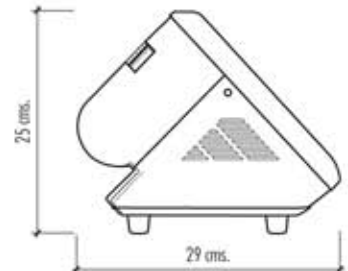

HiPoS is a complete solution for cafes which allows connection with:

PinPad

Cashdrawer

Characteristics

- Graphical display of the items with a photo
- Creation of new product groups and items
- Assign permissions per seller
- Different Price rates. Discounts and complementaries
- Sales in hold
- Purchase recommendations
- Reports and historical statistics, averages and per period