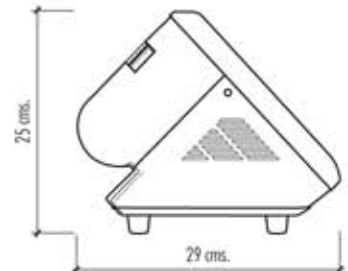

The solution includes

- Software for restaurants
- Touch Terminal with 10,4" screen
- 3" Thermal printer
- Customer Display
- Magnetic Card Reader
- Network connection
- Windows O.S.

HioPOS is a complete solution for restaurants which allows connection with: